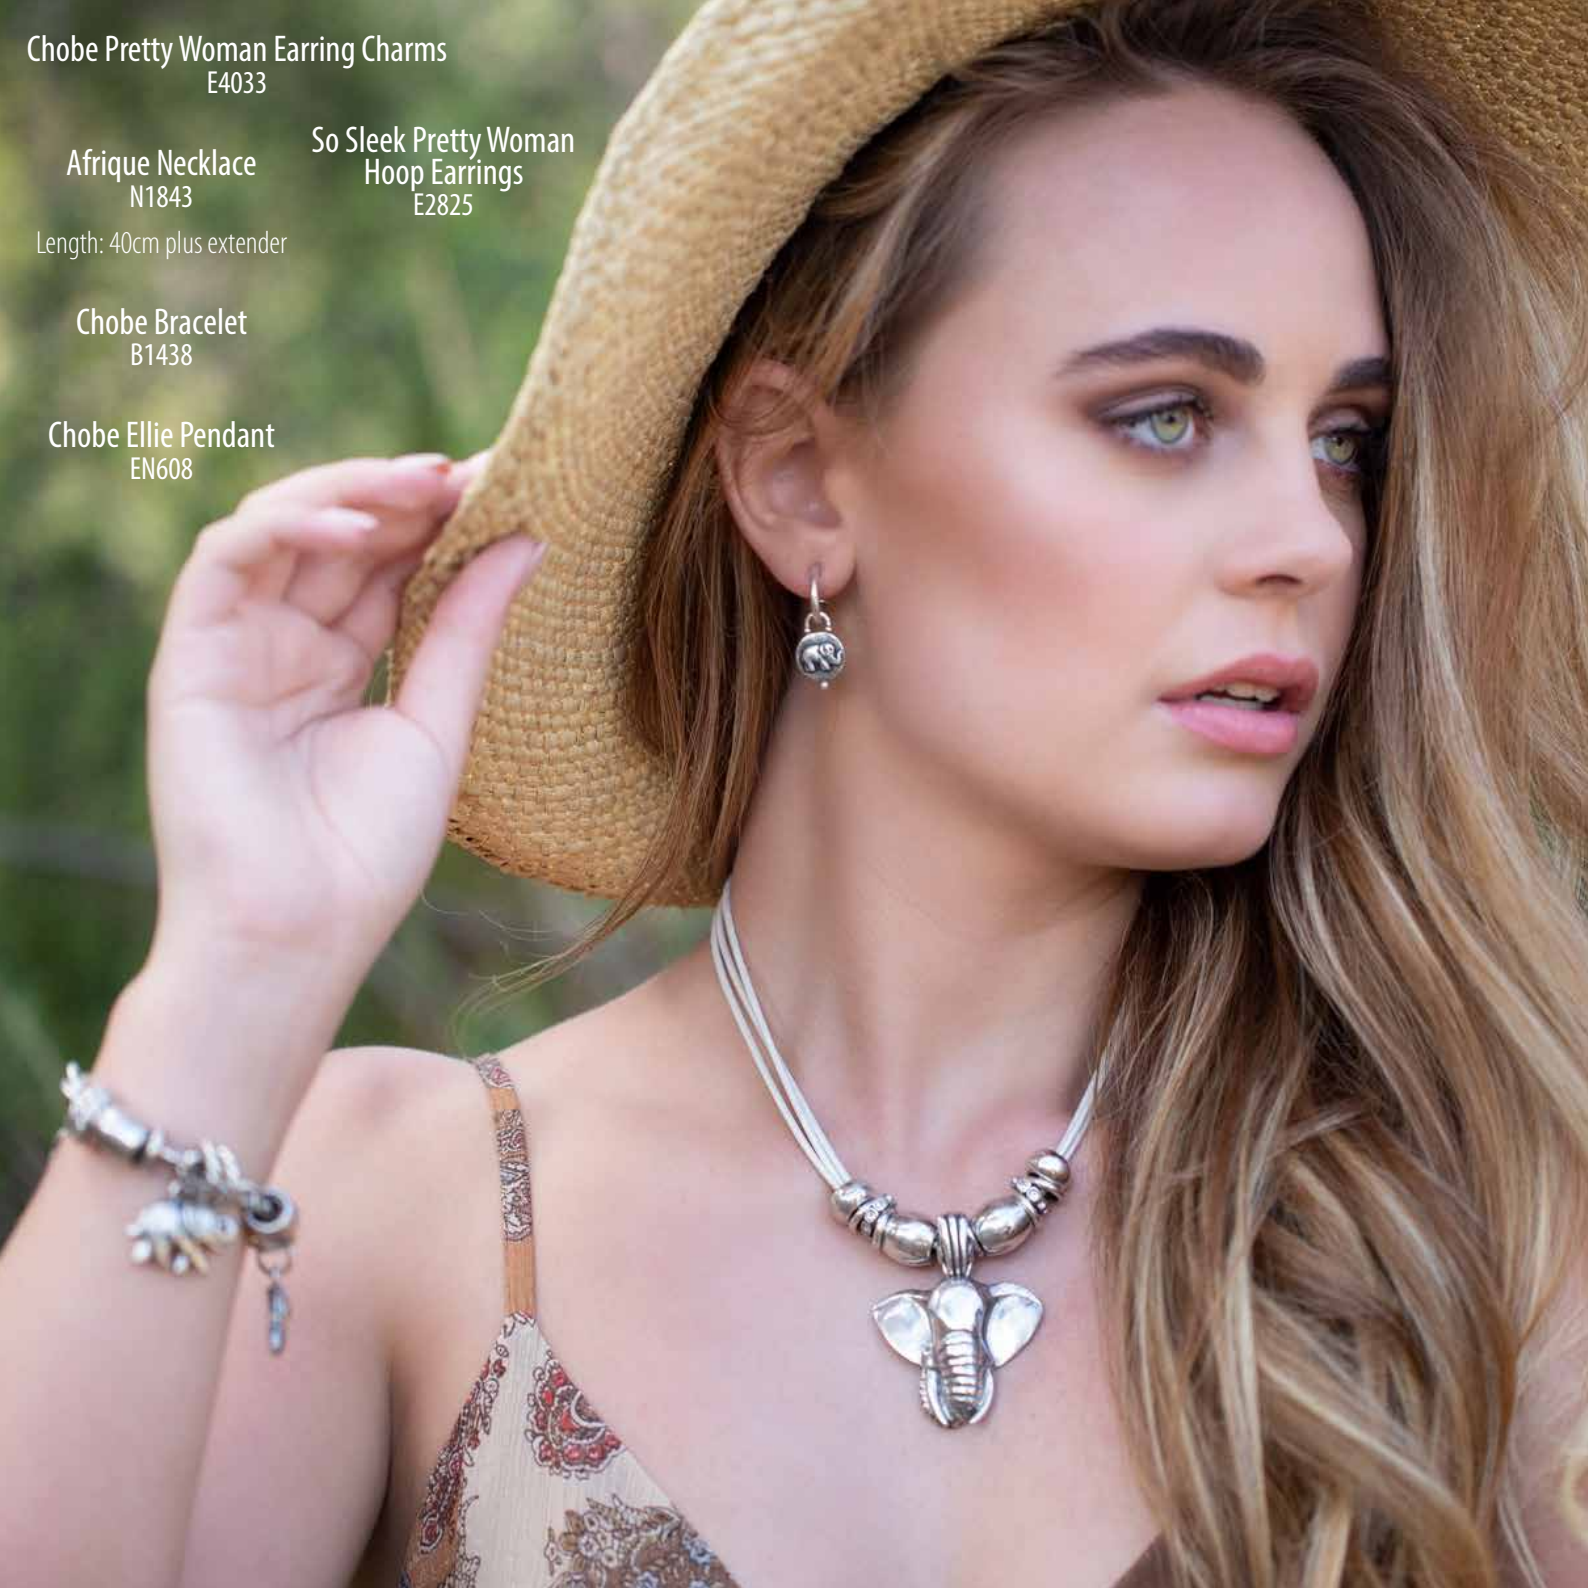

Florentine Drop Earrings
E3391

Pearl Rose Pendant
EN1631

Global Traveller Chain Necklace
N1974

Length: 45cm plus extender

Chobe Pretty Woman Earring Charms
E4033

Afriqne Necklace
N1843

So Sleek Pretty Woman
Hoop Earrings
E2825

Length: 40cm plus extender

Chobe Bracelet
B1438

Chobe Ellie Pendant
EN608

A woman with blonde hair is shown from the waist up, wearing a white sleeveless dress. She is looking towards the camera with a slight smile. Her right hand is raised to her hair. She is wearing a necklace with a chain and pearls, and small stud earrings. The background is a blurred natural setting with green foliage and trees.