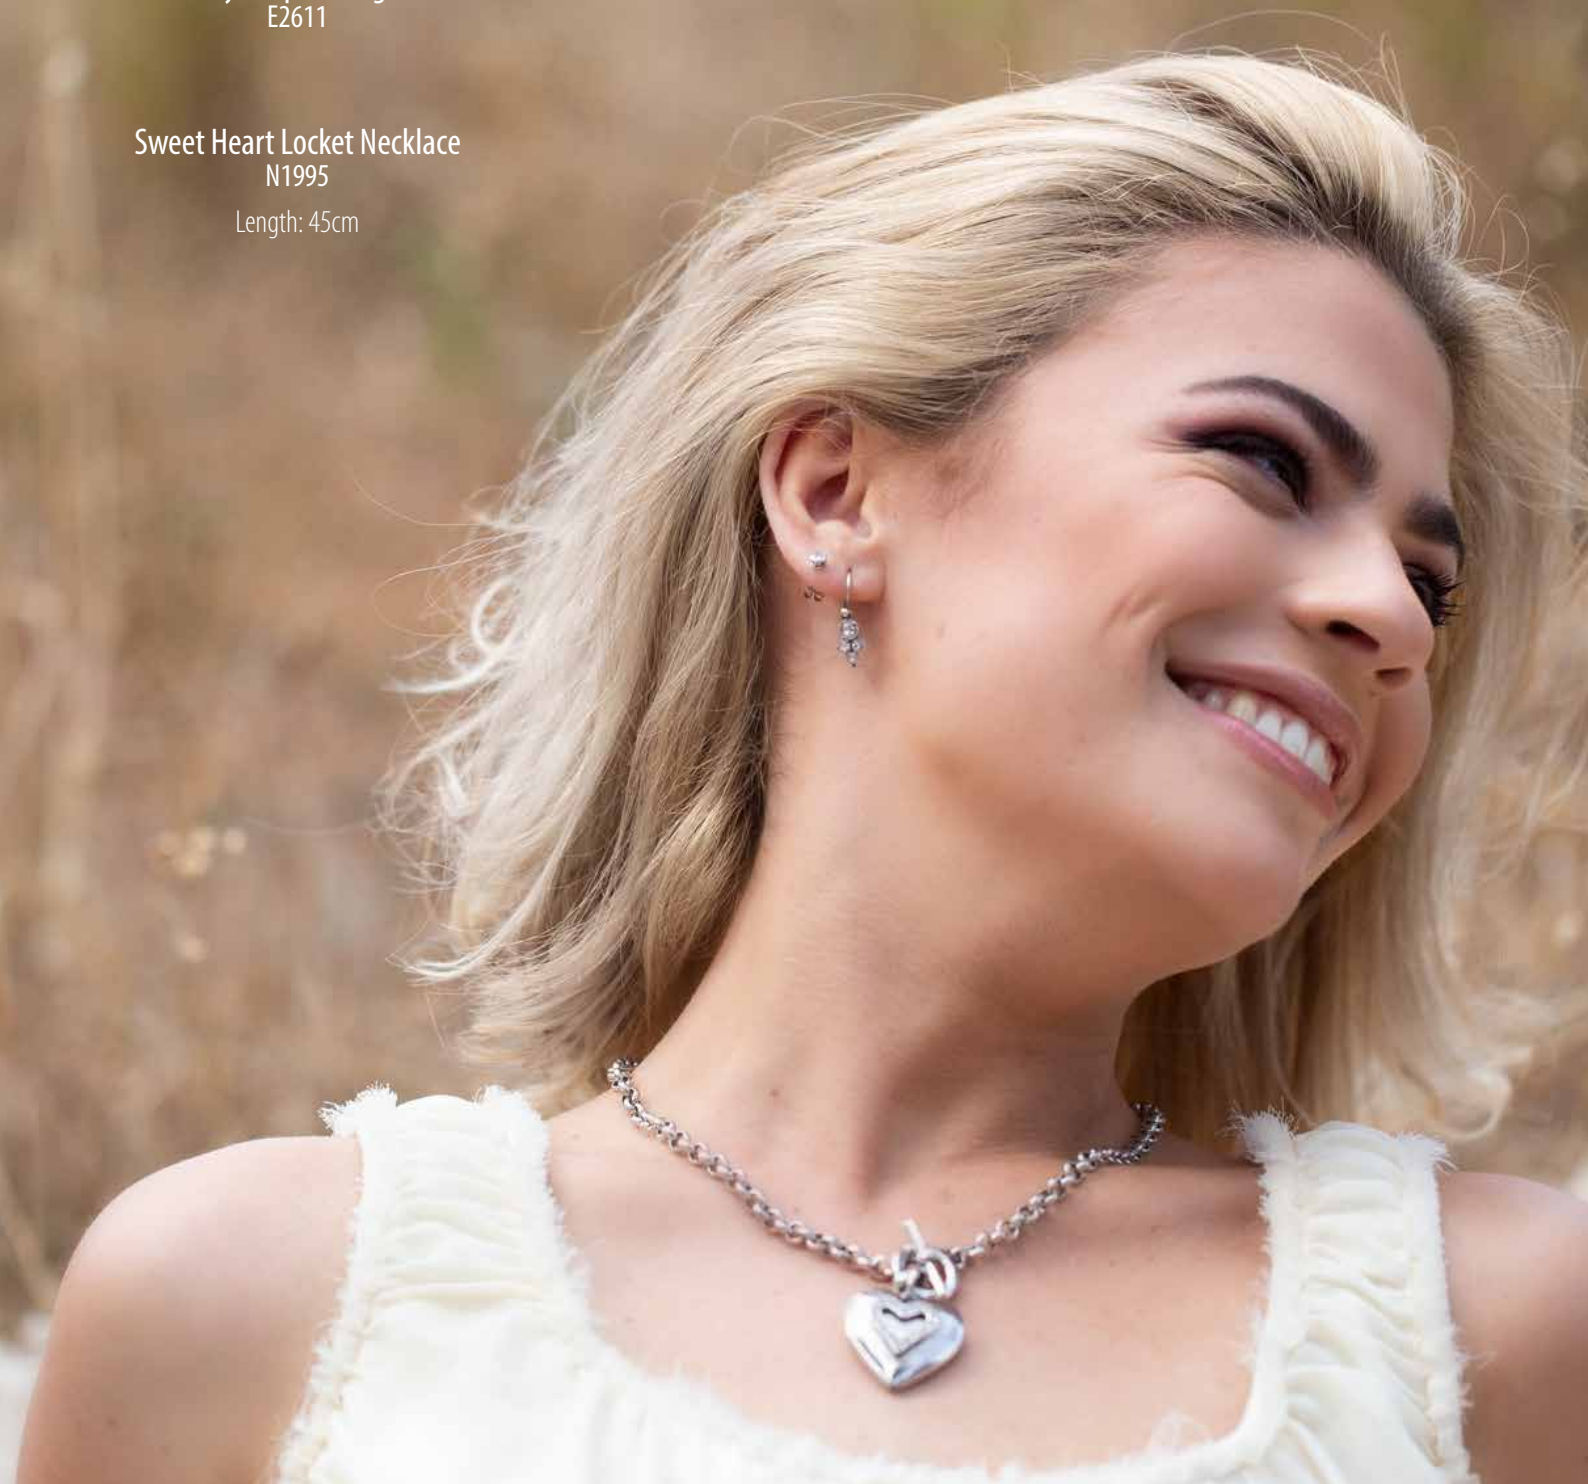

Lily Drop Earrings
E2611

Sweet Heart Locket Necklace
N1995

Length: 45cm